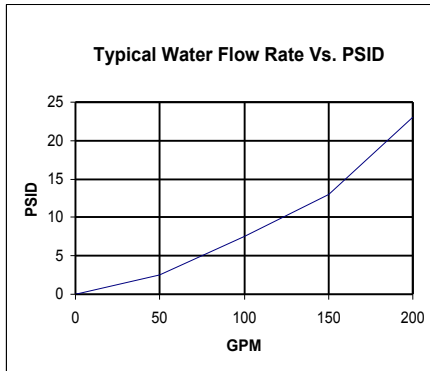

## Part Number

Note: Dimensions are for reference only. Design drawings available upon request.

SAN	- 3T	-	-	- 2TC	-	-	EP
Sanitary	3 Round T-style	Element Length	Cartridge Connection	Inlet/Outlet Connection	Vent/Drain Connection	Gasket Material	Interior/Exterior Finish
		1 10"	7 226	2" TC Tri Clamp	TC 1/2" Tri Clamp	E EPDM	EP Electropolished
		2 20"	8 222		V 1/4" Valve	V Viton	
		3 30"				S Silicon	