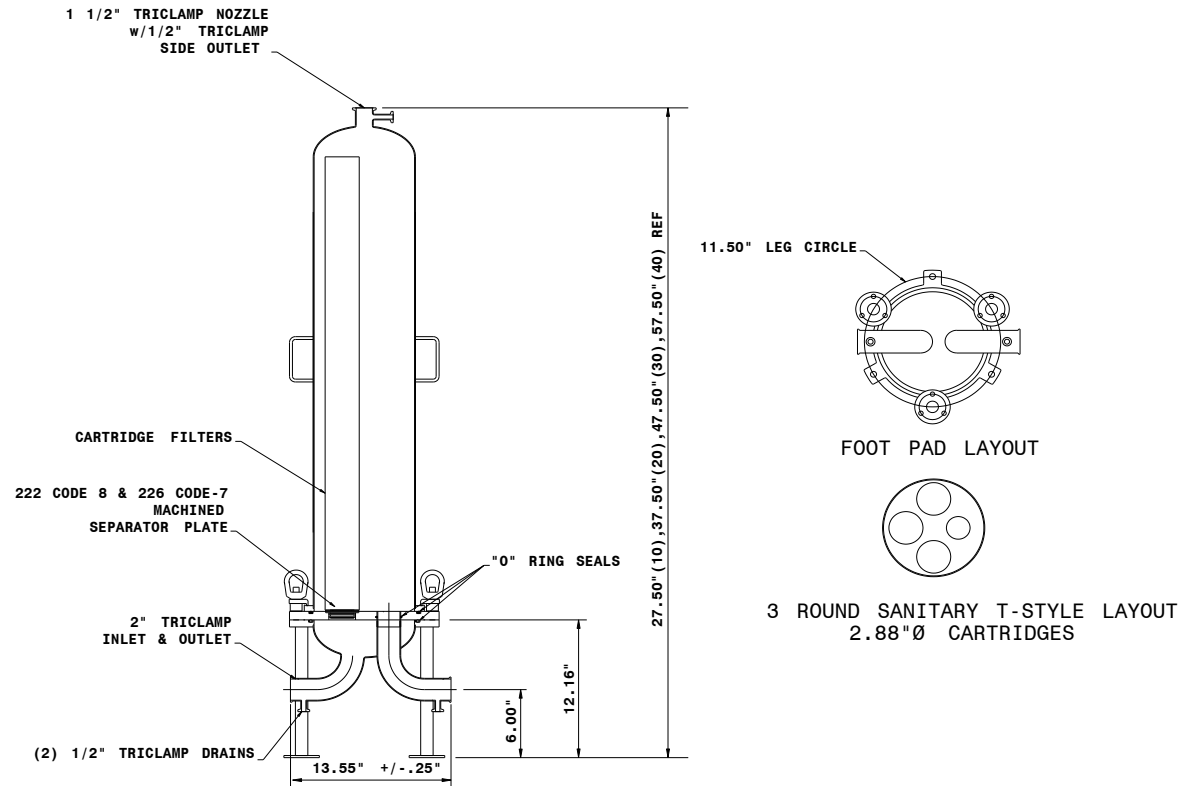

# Sanitary Cartridge Filter Housing

## 3 Round T-Style

## Part Number

Note: Dimensions are for reference only. Design drawings available upon request.

SAN	- 3T	-	-	- 2TC	-	-	EP
Sanitary	3 Round T-style	Element Length	Cartridge Connection	Inlet/Outlet Connection	Vent/Drain Connection	Gasket Material	Interior/Exterior Finish
		1 10"	7 226	2" TC Tri Clamp	TC 1/2" Tri Clamp	E EPDM	EP Electropolished
		2 20"	8 222		V 1/4" Valve	V Viton	
		3 30"				S Silicon	